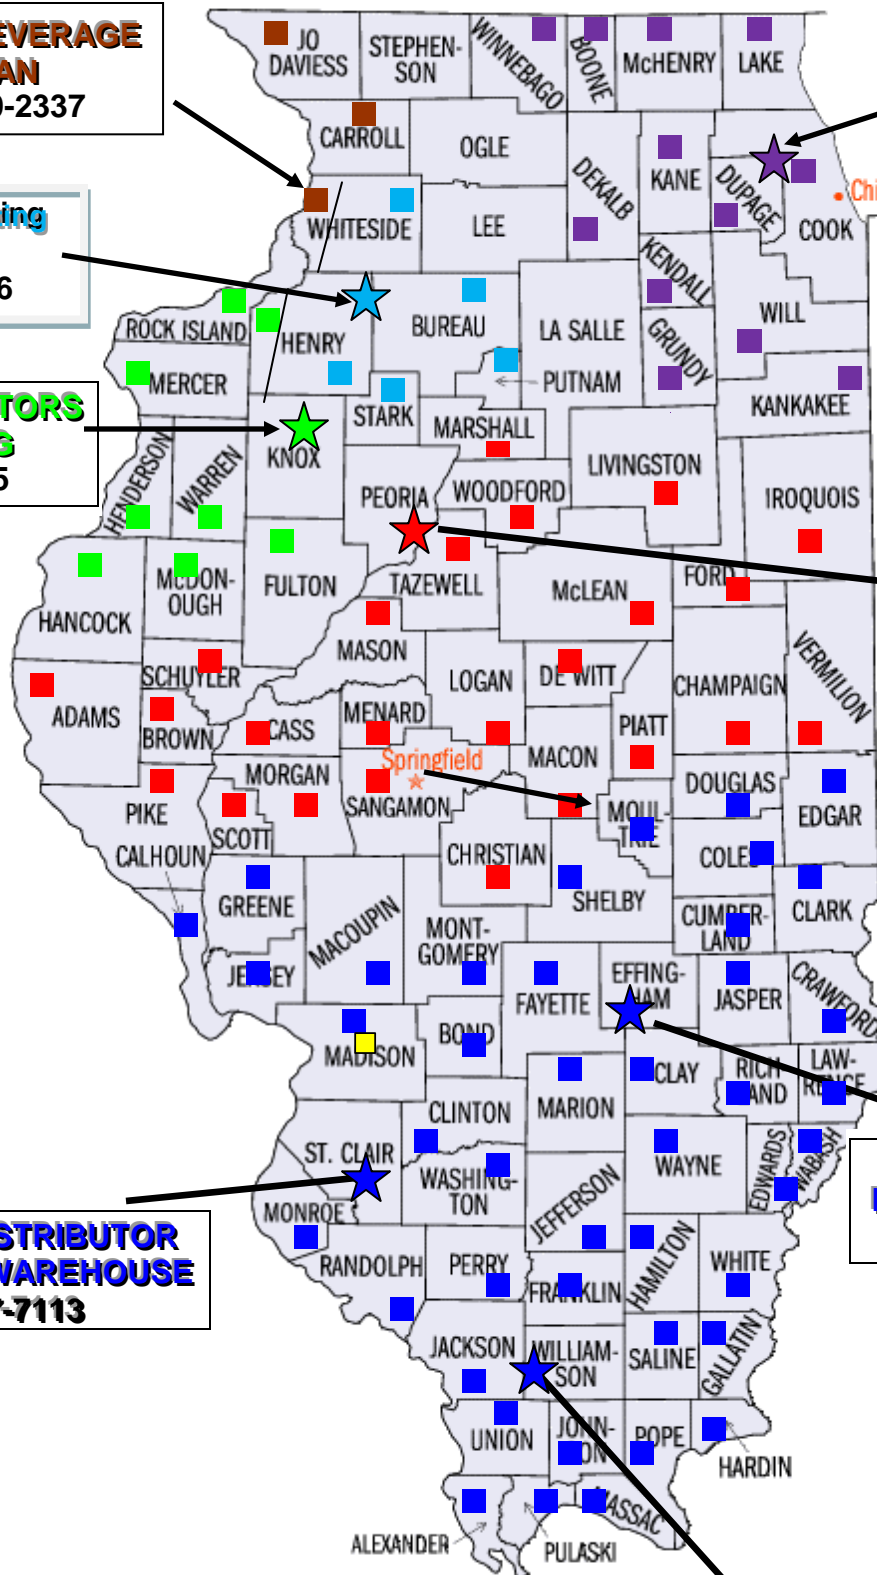

RETAILERS

To carry Illinois River Wine Products, please locate your Distributor as indicated on the County map below

**STERN BEVERAGE
MILAN**
800-270-2337

**MIDWEST WINE SELECTIONS
Elk Grove Village**
847-409-7262

**Boswell Distributing
Kewanee**
309-852-4546

**G & M DISTRIBUTORS
GALESBURG**
309-342-6185

**R. J. DISTRIBUTING
PEORIA**
309-685-2794

**KOERNER DISTRIBUTOR
NEW BADEN WAREHOUSE**
217-347-7113

**KOERNER DISTRIBUTOR
EFFINGHAM WAREHOUSE**
217-347-7113

**KOERNER DISTRIBUTOR
CARTERVILLE WAREHOUSE**
217-347-7113

R.J. DISTRIBUTING

ADAMS
BROWN
CASS
CHRISTIAN
DE WITT
FORD
IROQUOIS
LIVINGSTON
LOGAN
MACON
MARSHALL
MASON
Mc LEAN
MENARD
MORGAN
PEORIA
PIATT
PIKE
SANGAMON
SCHUYLER
SCOTT
TAZEWELL
VERMILLION
WOODFORD

G & M DISTRIBUTORS

FULTON
HANCOCK
HENDERSON
HENRY
KNOX
Mc DONOUGH
MERCER
ROCK ISLAND
WARREN

KOERNER DISTRIBUTORS

ALEXANDER	GALLATIN	MOULTRIE
BOND	GREENE	PERRY
CALHOUN	HAMILTON	POPE
CLARK	HARDIN	PULASKI
CLAY	JACKSON	RANDOLPH
CLINTON	JASPER	RICHLAND
CLUMBERLAND	JEFFERSON	SALINE
COLES	JERSEY	SHELBY
CRAWFORD	JOHNSON	ST. CLAIR
DOUGLAS	LAWRENCE	UNION
EDGAR	MACOUPIN	WABASH
EDWARDS	MADISON	WASHINGTON
EFFINGHAM	MARION	WAYNE
FAYETTE	MASSAC	WHITE
FRANKLIN	MONROE	WILLIAMSON
	MONTGOMERY	